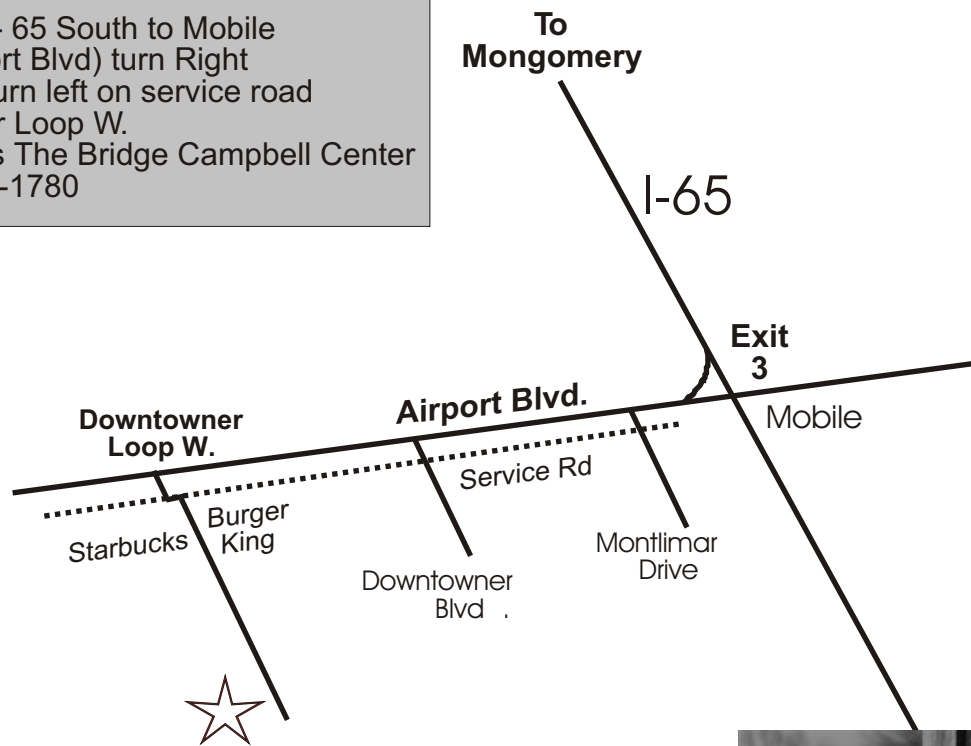

- From Montgomery Take I- 65 South to Mobile
- Get off at exit no. 3 (Airport Blvd) turn Right
- Go less then 1 mile and turn left on service road
- Turn right on Downtowner Loop W.
- Just past the AAA office is The Bridge Campbell Center
- Phone Number (251) 338-1780

**The Campbell ctr
722 Downtowner
Loop West**