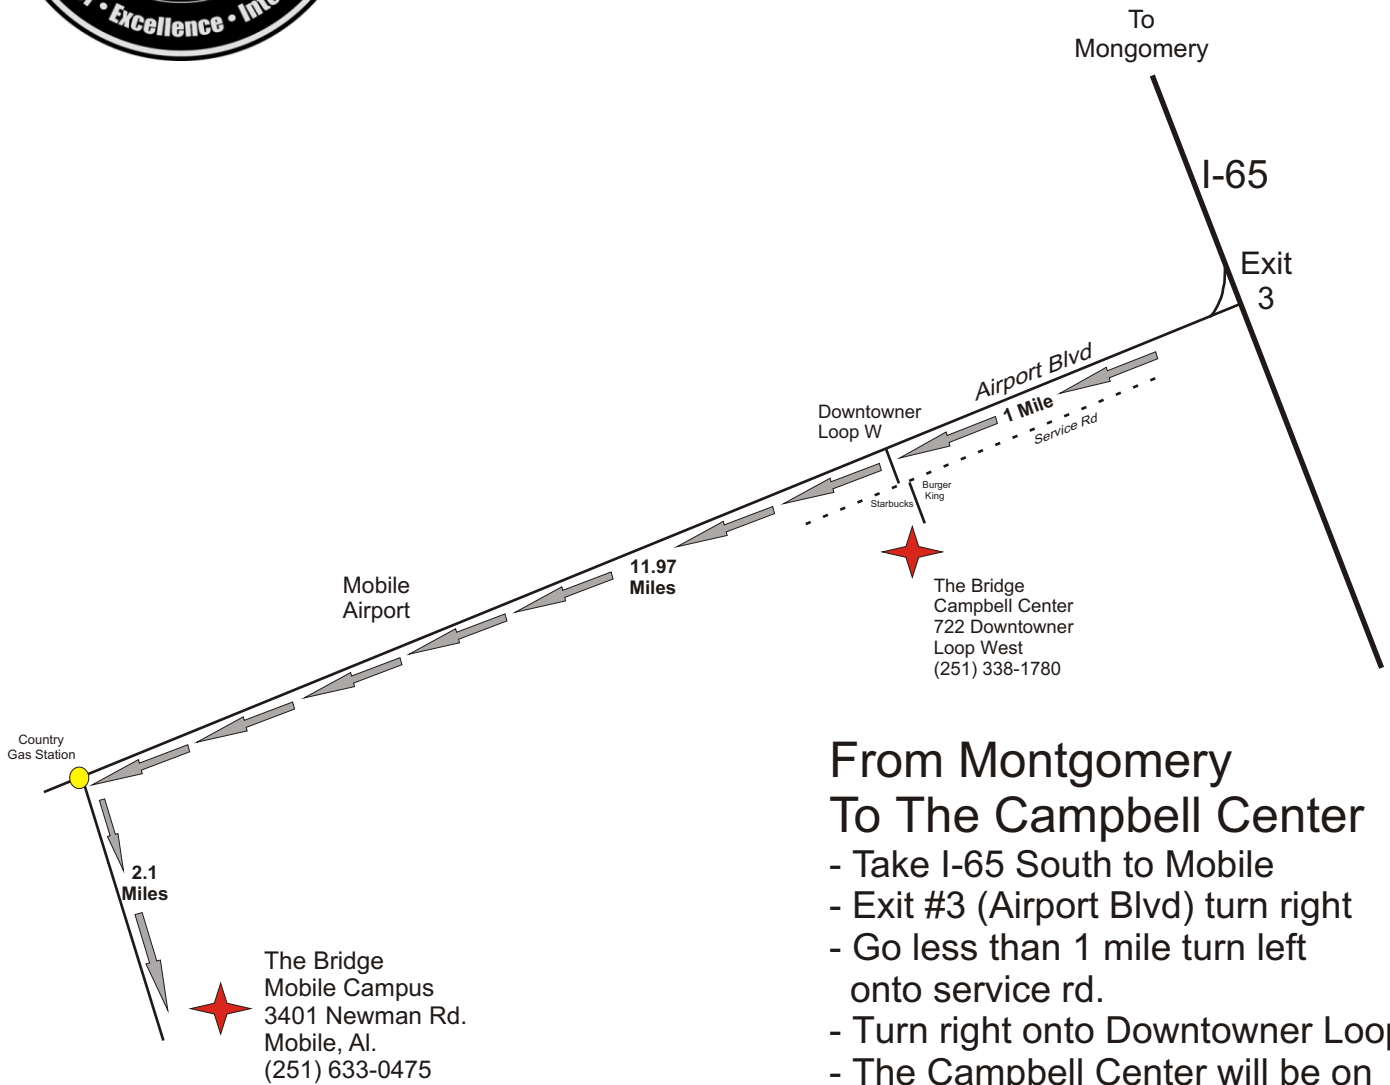

Directions to The Bridge Programs of Mobile

From Montgomery To The Campbell Center

- Take I-65 South to Mobile
- Exit #3 (Airport Blvd) turn right
- Go less than 1 mile turn left onto service rd.
- Turn right onto Downtowner Loop W
- The Campbell Center will be on the left just past the AAA office.

From Montgomery To The Campbell Center

- Take I-65 South to Mobile
- Exit #3 (Airport Blvd) turn right
- Go less than 13 miles at yellow caution light turn left onto Newman Rd.
- Go 2.1 miles and the Mobile Campus will be on the left.